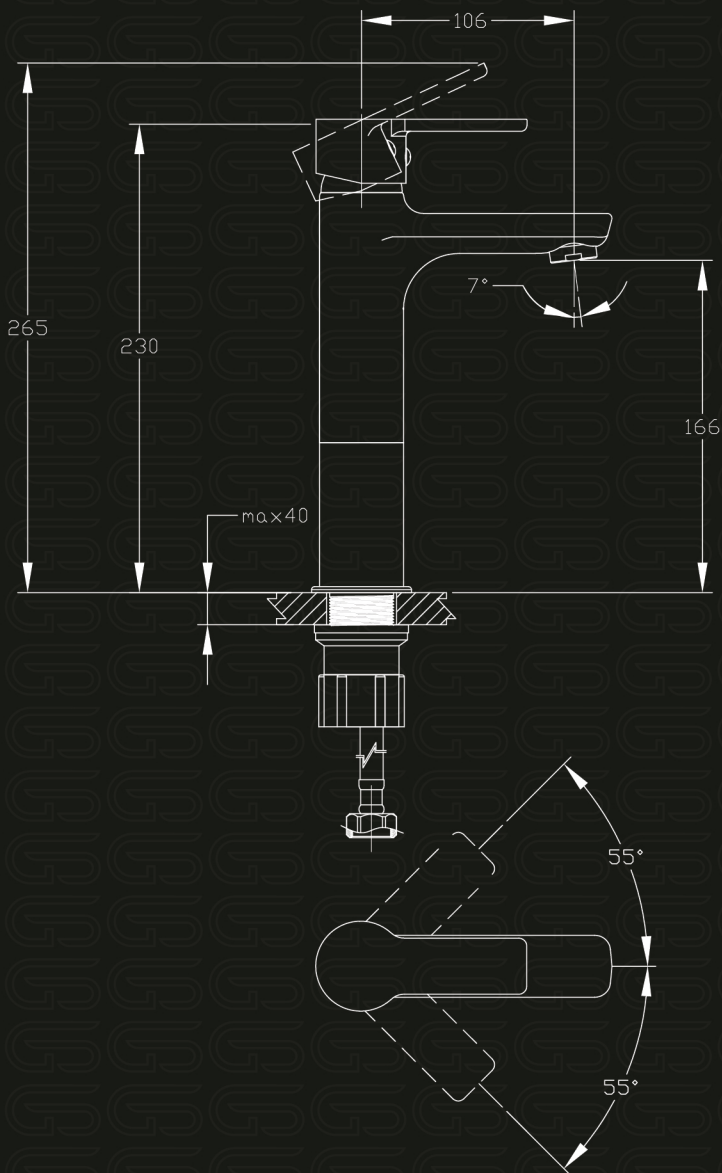

Sky

Family

Model Code

GS L1073-ND-CP

خراط حوض يد واحده بدون فيداچ

Single Lever Basin Mixer Without Push-up Waste

CP GP BP RGP

Product Family : Sky
 Product Code : GS L 1073-ND-CP
 Product Color : Nickel chrome plated
 Available Color : CP GP BP RGP

Product Type : Basin Mixer
 Main Material : Brass
 Flexible Hose : G1/2"